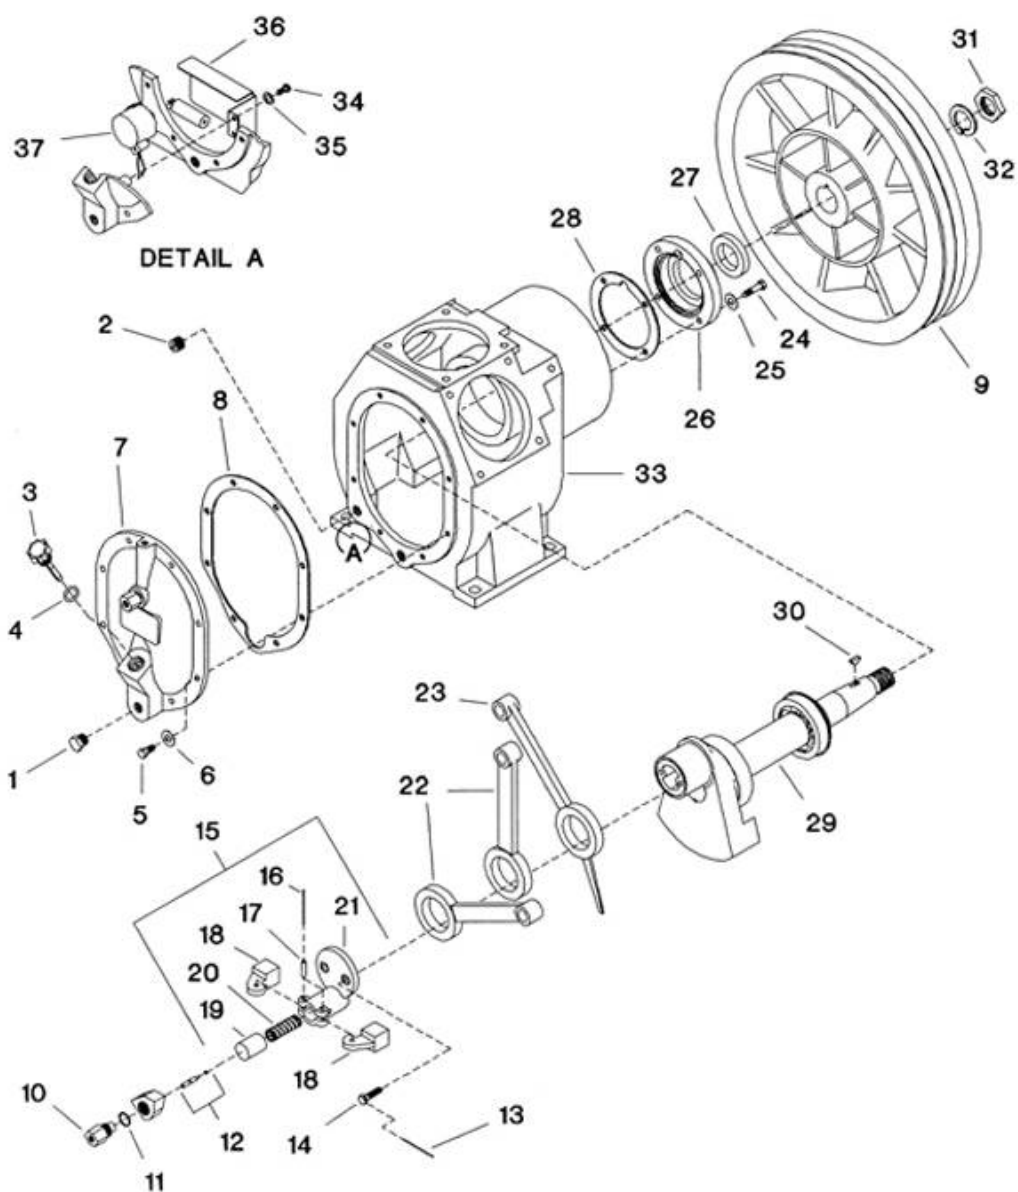

2. Compressor Frame Assembly-Model 15T

All manufacturer's names, numbers, photos, product description and/or part numbers are used for reference purposes only & it is not implied that any part listed is the product of these manufacturers. Since Approvement are made from time to time, the illustration and specifications are subject to change without notice.