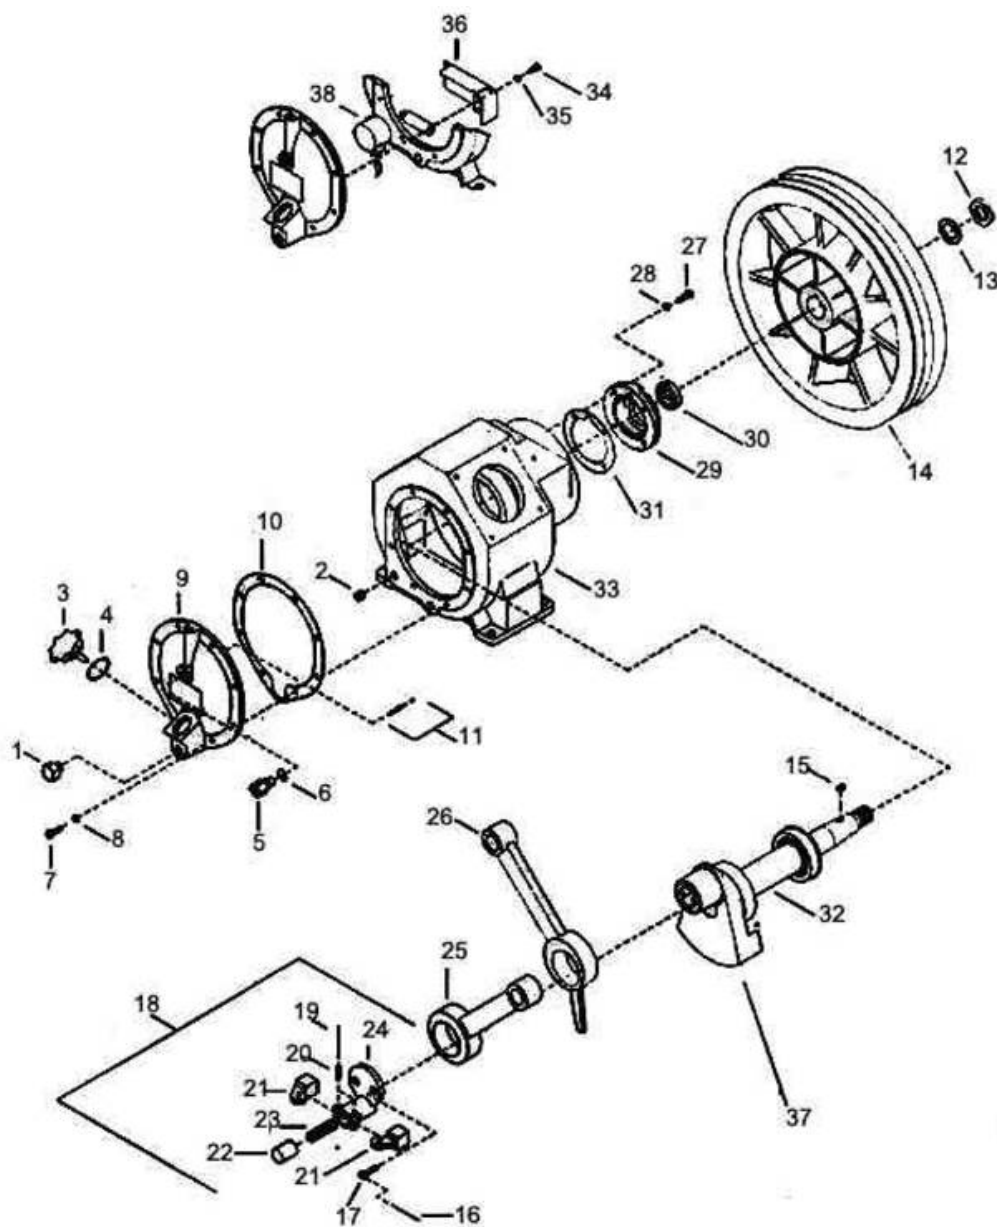

3. Compressor Frame Assembly - Model 7T2

All manufacturer's names, numbers, photos, product description and/or part numbers are used for reference purposes only & it is not implied that any part listed is the product of these manufacturers. Since Approvement are made from time to time, the illustration and specifications are subject to change without notice.